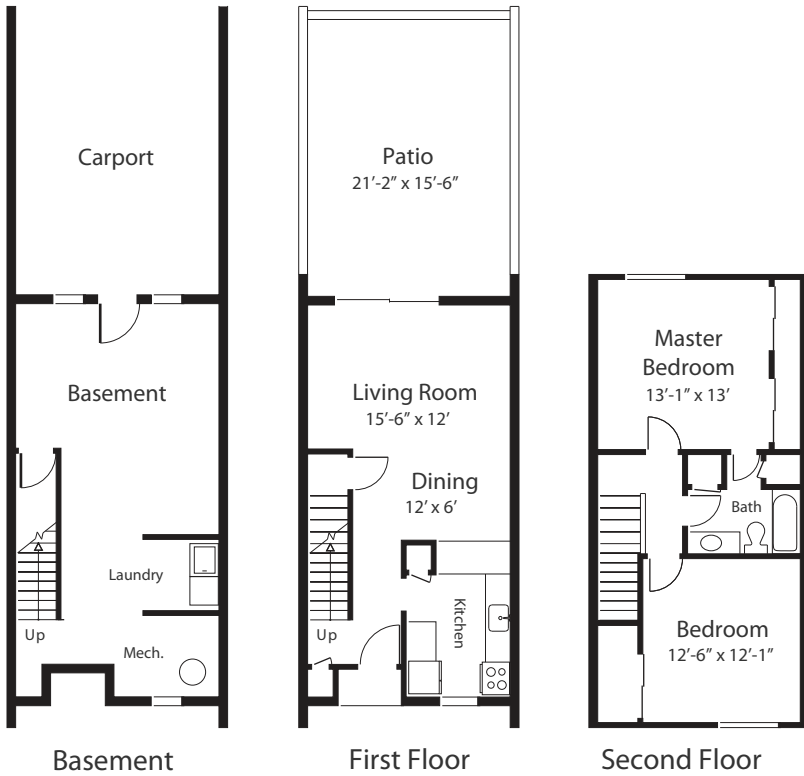

Two-Bedroom Townhouse

Interior Unit: 992 sq. ft. End Unit: 1,060 sq. ft.

www.echohilltownhouses.com

ECHO HILL

Like What You See?

Give us a call so we can get started!

(413) 246-2845

Three-Bedroom Townhouse

Interior Unit: 1,248 sq. ft. End Unit: 1,316 sq. ft.